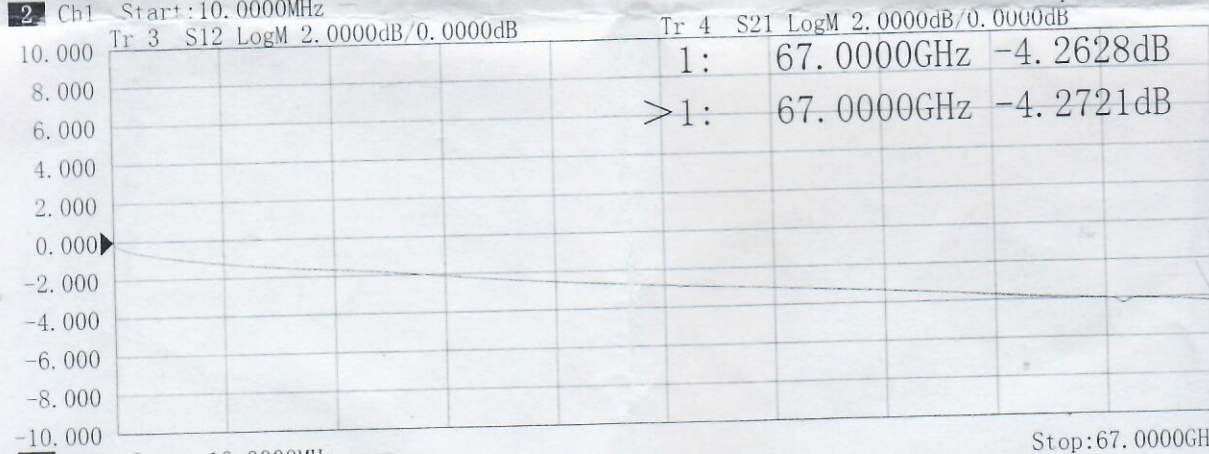

	SweepType	Start (GHz)	Stop (GHz)	Points	IF BW (Hz)	SweepTime (s)	Port1, 2Power (dBm)
Ch1	LIN_SWEEP	0.010000000	67.000000000	1601	1000	1.544297	-5.00, -5.00

TEST REPORT	
ZUT67-1.85J-1.85K-0.7M	
SN:	
DATE:	PASS
2024/8/21	QC7

	SweepType	Start (GHz)	Stop (GHz)	Points	IF BW (Hz)	SweepTime (s)	Port1,2Power (dBm)
Ch1	LIN_SWEEP	0.010000000	67.000000000	1601	1000	1.544297	-5.00, -5.00

TEST REPORT	
ZUT67P-1.85J-1.85J-0.7M	
SN:	
DATE:	PASS
2024/8/21	QC7