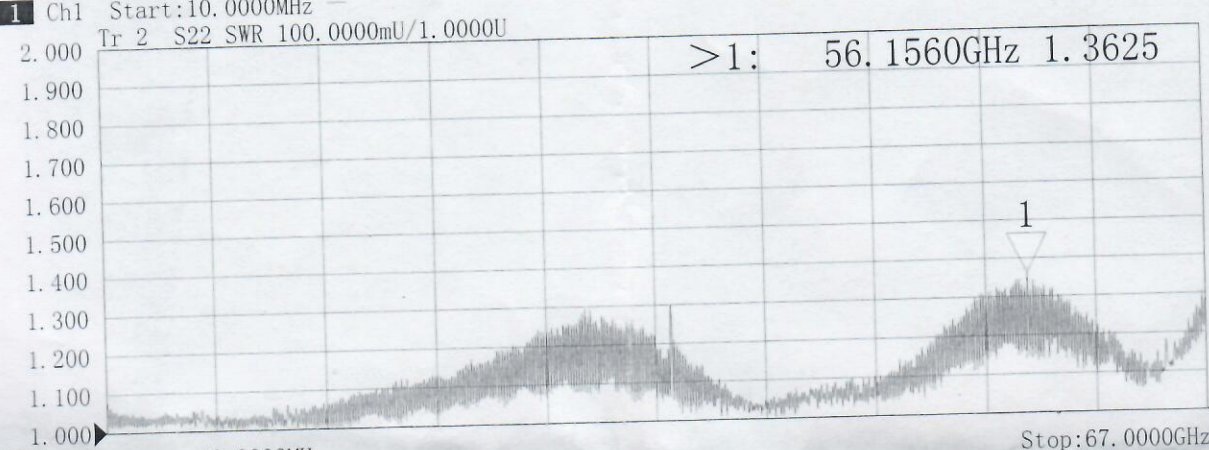

	SweepType	Start (GHz)	Stop (GHz)	Points	IF BW (Hz)	SweepTime (s)	Port1, 2Power (dBm)
Ch1	LIN_SWEEP	0.010000000	67.000000000	1601	1000	1.544297	-5.00, -5.00

TEST REPORT	
ZUT67-1.85J-1.85K-0.7M	
SN:	
DATE:	PASS
2024/8/21	QC7

	SweepType	Start (GHz)	Stop (GHz)	Points	IF BW (Hz)	SweepTime (s)	Port1,2Power (dBm)
Ch1	LIN_SWEEP	0.010000000	67.000000000	1601	1000	1.544297	-5.00, -5.00

TEST REPORT	
ZUT67P-1.85J-1.85J-0.7M	
SN:	
DATE:	PASS
2024/8/21	QC7