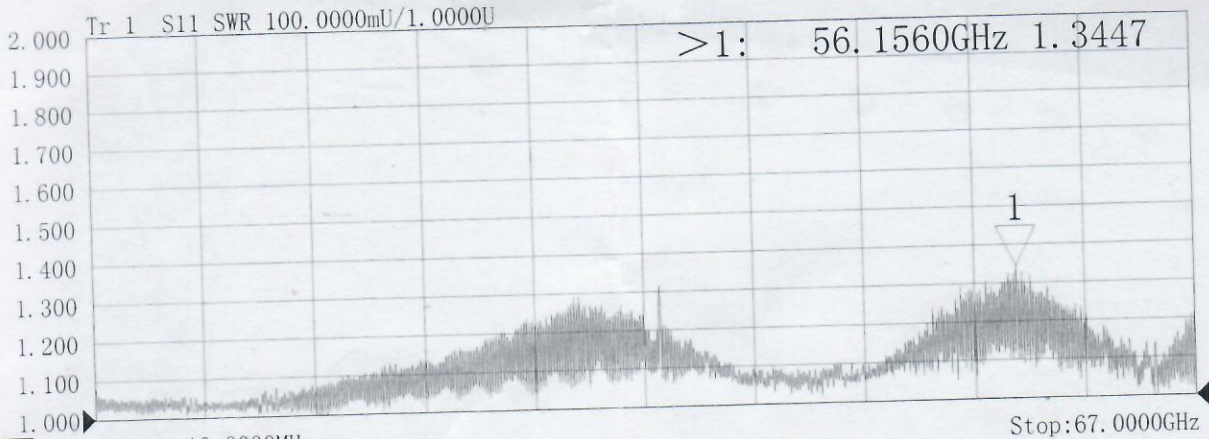

	SweepType	Start (GHz)	Stop (GHz)	Points	IF BW (Hz)	SweepTime (s)	Port1, 2Power (dBm)
Ch1	LIN_SWEEP	0.010000000	67.000000000	1601	1000	1.544297	-5.00, -5.00

TEST REPORT	
ZUT67-1.85J-1.85K-0.7M	
SN:	
DATE:	PASS
2024/8/21	QC7

	SweepType	Start (GHz)	Stop (GHz)	Points	IF BW (Hz)	SweepTime (s)	Port1,2Power (dBm)
Ch1	LIN_SWEEP	0.010000000	67.000000000	1601	1000	1.544297	-5.00, -5.00

TEST REPORT	
ZUT67P-1.85J-1.85J-0.7M	
SN:	
DATE:	PASS
2024/8/21	QC7